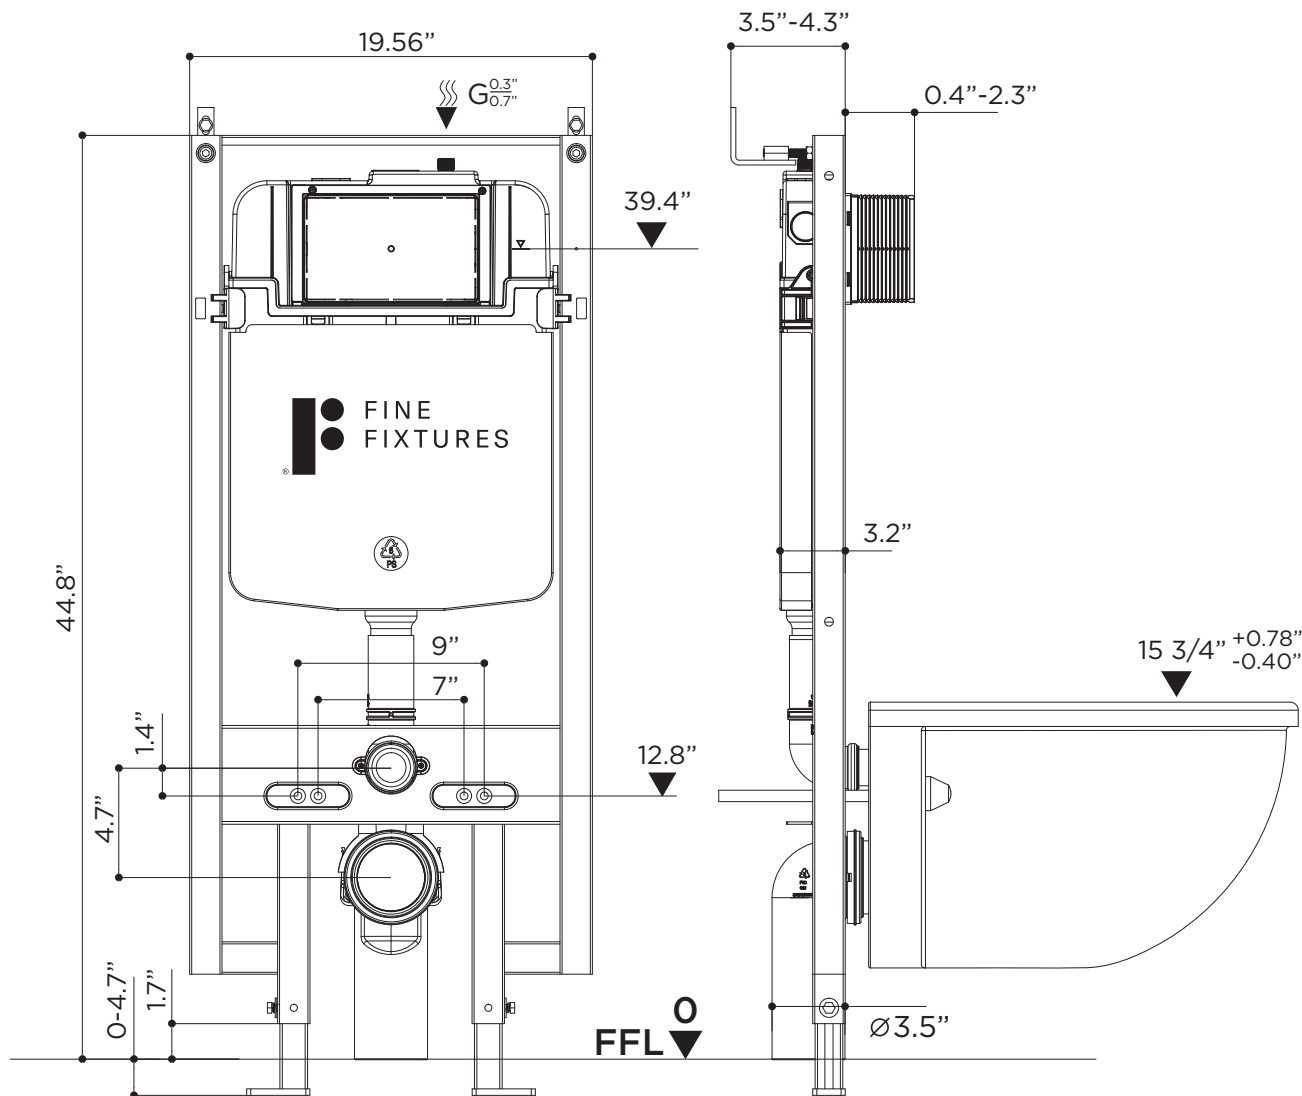

SPECIFICATIONS / TECHNICAL DATA

**CONCEALED
TANK
FOR SENSOR
ACTUATOR**

ATTENTION! Dimensions may vary by up to 3/8". It is highly recommended to pull all dimensions of actual model for installation and measuring purposes.

MODEL# SNCT04